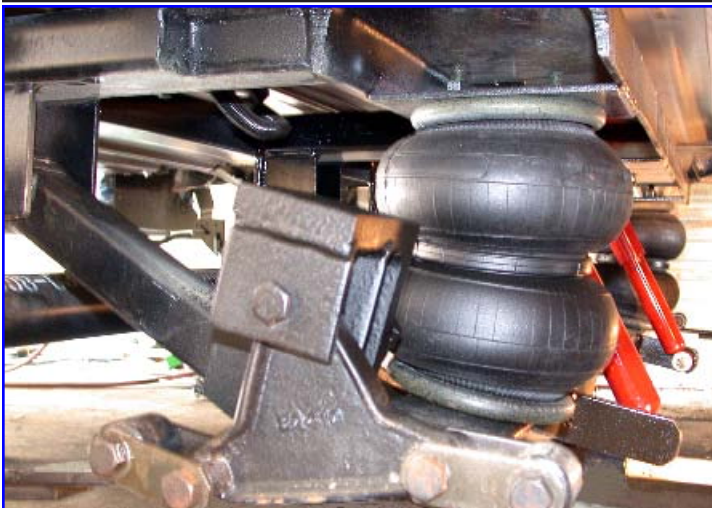

## Americana Fully Adjustable Leveling Air-Ride tames off-level camping spaces

**Side to side sloping** campground spaces are unfortunately quite common. Here we are near Conway, Arkansas, down by the river and this was our assigned space. That is our “new” ‘96 F350 Diesel crew cab dually in the foreground and an Americana

SKP model . . . leveled, on the camping site. Without backing up over wood blocks, the unique Americana leveling air-ride, adjusted this situation! We simply pumped up the low side (to the right) and let the “air” out of the high side (to the left).